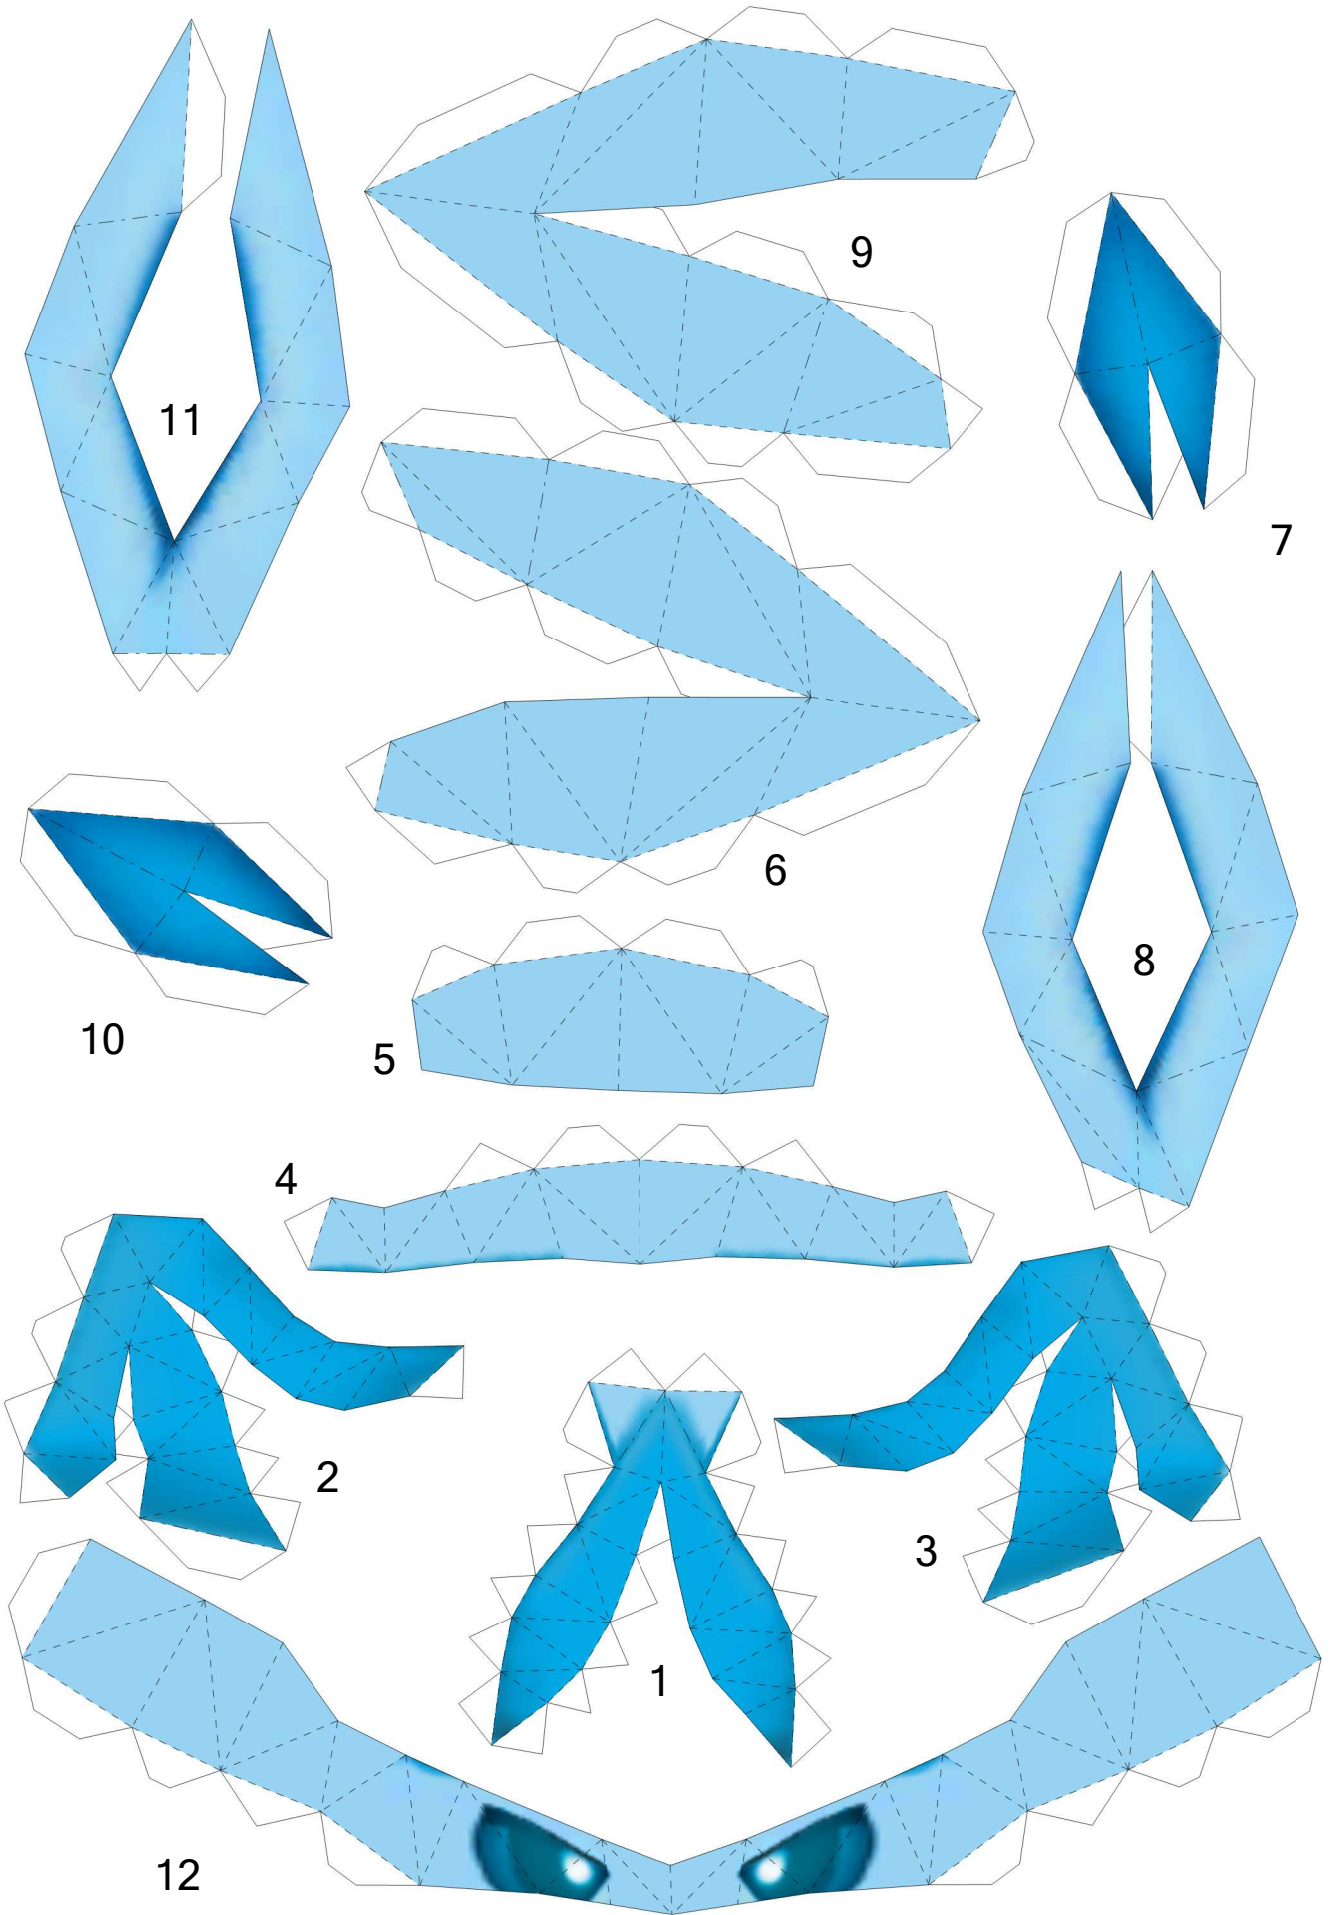

# Glaceon

by Brandon

Build by Skeleman

**PaperPokés**  
*www.pokemonpapercraft.net*

13

14

15

16

17

18

19

20

21

31

26

30

25

29

24

28

23

27

Right Foreleg

22

Left Foreleg

38

Tail

39

40

41

42

Rear